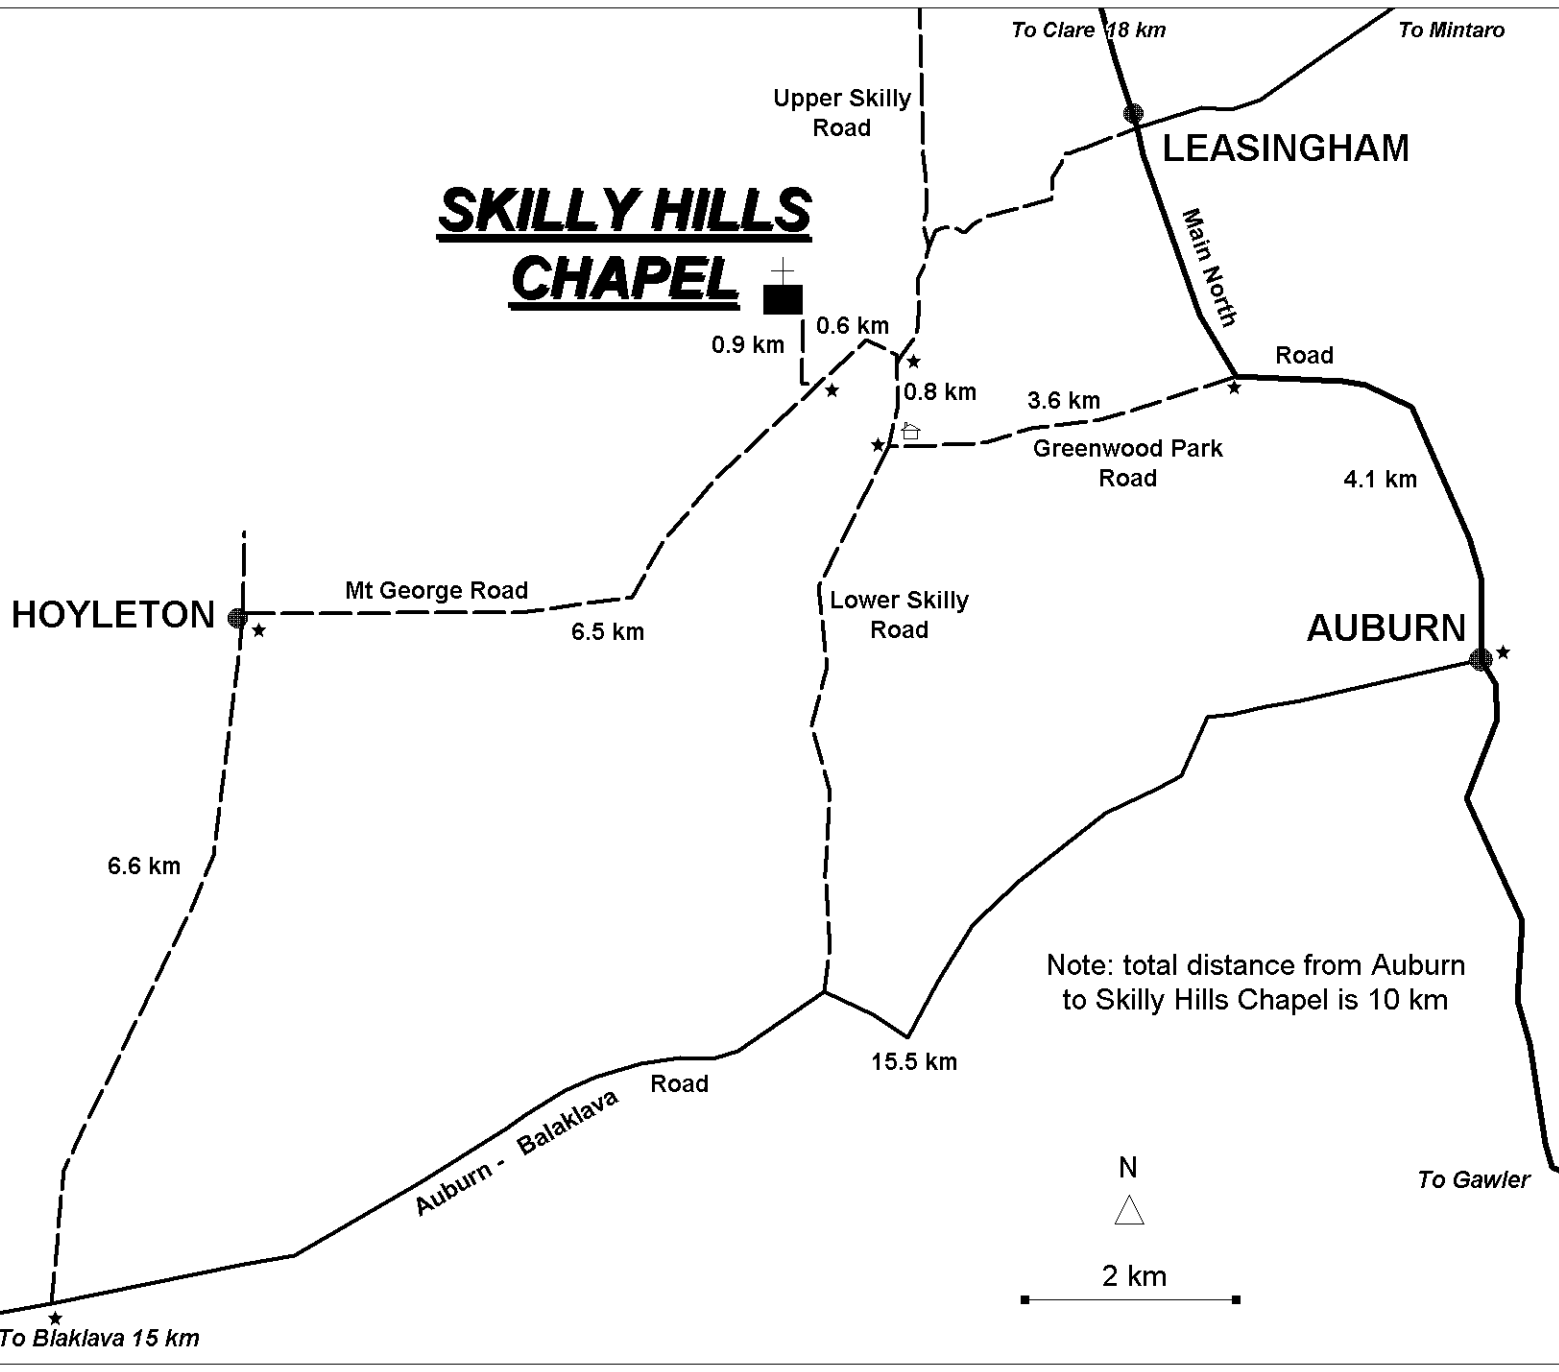

SKILLY HILLS **CHAPEL**

To Clare 18 km

To Mintaro

Upper Skilly Road

LEASINGHAM

Main North Road

0.9 km

0.6 km

0.8 km

3.6 km

Road

Greenwood Park Road

4.1 km

HOYLETON

Mt George Road

6.5 km

Lower Skilly Road

AUBURN

6.6 km

Note: total distance from Auburn to Skilly Hills Chapel is 10 km

15.5 km

Auburn - Balaklava Road

N

To Gawler

2 km

To Blaklava 15 km